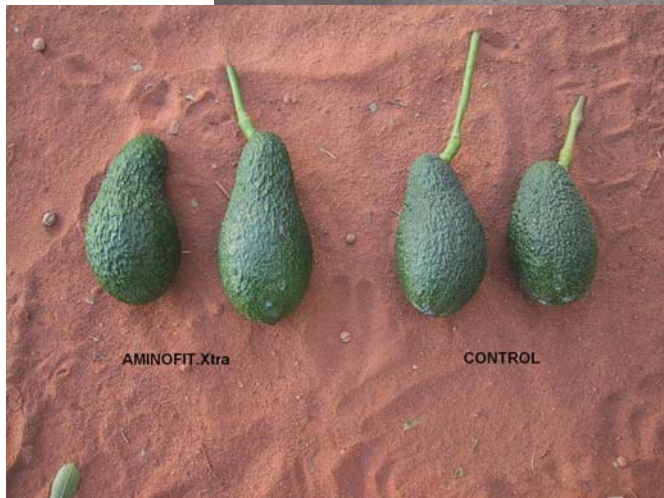

AVOCADO in Australia

AMINOFIT.Xtra was applied at 2,5 l/ha every 14 days. The flesh will expand around the stones during the 4 coming months before harvest.

UNTREATED fruits →

Fruits treated with
AMINOFIT.Xtra →